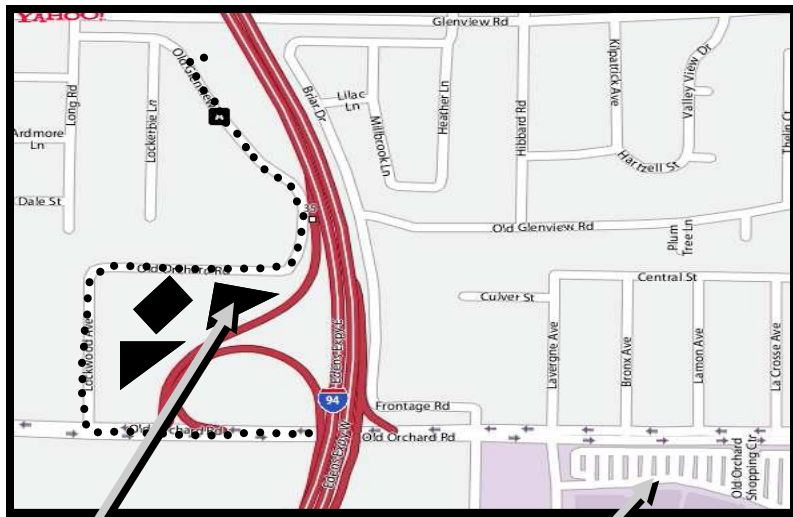

**3330 Old Glenview Road, #15  
Wilmette, Illinois 60091**

### Directions

- Old Orchard Road, west of I-94 (Edens).
- Turn right at first street west of ramps (look for NLU signs)
- Follow curving road past NLU
- Office is in a one-story complex on right
- Park in the second parking lot at the north end of the buildings

NLU

Old Orchard  
Shopping Center

Use this parking lot

#15